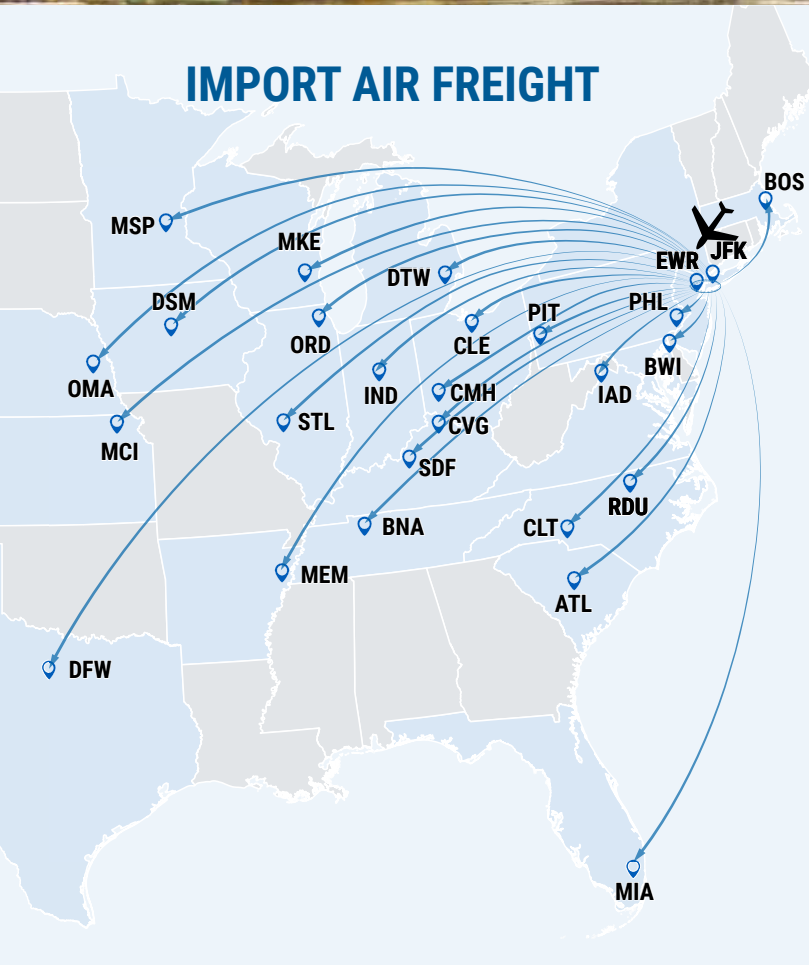

LINE HAUL SERVICE

IMPORT AIR FREIGHT

EXPORT AIR FREIGHT

The Hammer in Time Definite Transport

973-361-3900 ext 120 (customer service)
Quotes@thorxpress.com Info@thorxpress.com
www.ThorXpress.com